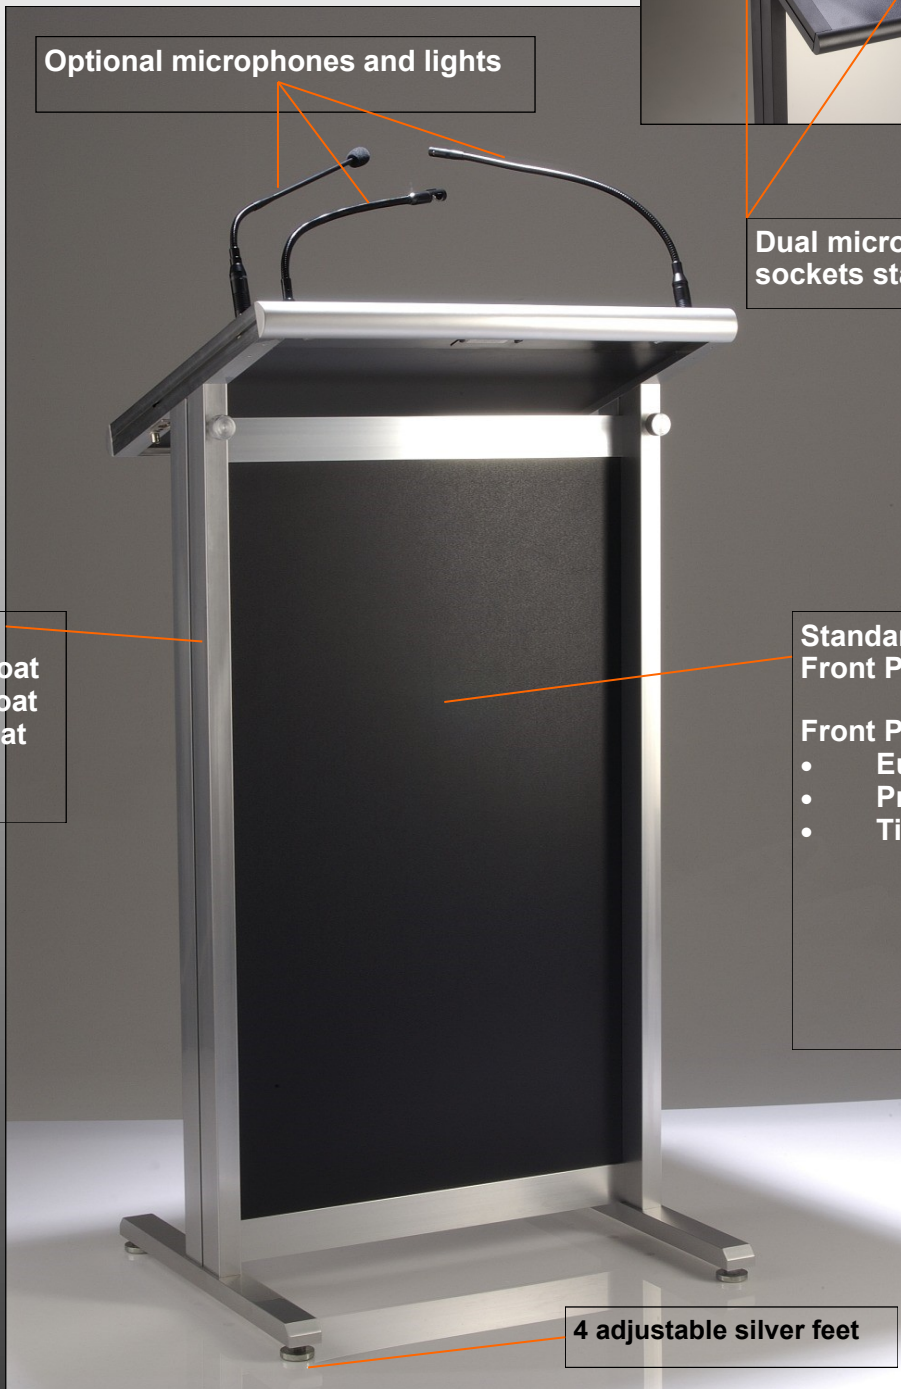

## STANDARD FEATURES

Standard black front panel  
2 microphone sockets  
2 light sockets  
Digital clock  
Cable management system

# Senator AL2000

Digital clock standard

Optional microphones and lights

Dual microphone and light sockets standard

Frame available in:

- Silver Powder Coat
- Black Powder Coat
- Gold Powder Coat

Standard Black 3mm MDF Front Panel

# AL1800 CHANCELLOR

The AL1800 Chancellor lectern has the similar features to the popular Senator lectern but only has provision for one microphone and light socket.

## STANDARD FEATURES

- One Microphone Socket
- One Light Socket
- Digital Clock
- Standard 3mm MDF black front panel