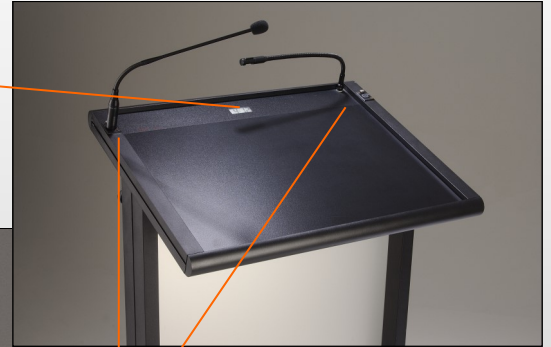

Senator AL2000

Digital clock standard